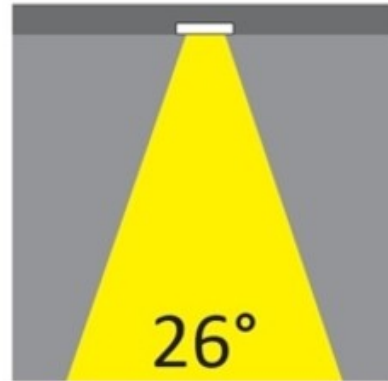

Ø80mm 3 1/8"

Ø50mm 2"

Ø70mm
2 3/4"

DIXIT RA8 RECESSED

E56103-

PROJECT	
TYPE	
SPECIFIER	
QUANTITY	
DATE	

26°

Dimming	DP Phase	DV 0-10V		Order Example		K°
Color Temperature	27K 2700K	30K 3000K	35K 3500K	L5XXXXXX-DV-30K	0-10V	3000K