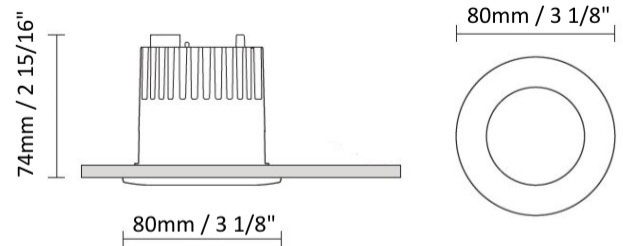

GENERAL

Series: Dixit
Subseries: Dixit RA8
Partner: Ivela
Division: Architectural
Installation: Recessed
Product Type: Downlight
Mounting Location: Ceiling
Light Distribution: Direct

PHYSICAL

Aperture Sizes - Downlights: 1"
Shape: Round
Diameter (mm): 80
Diameter (in): 3 1/8"
Height (mm): 74
Height (in): 2 15/16"
Min. Recessing Depth (mm): 114
Min. Recessing Depth (in): 4 1/2"
Weight (kg): 0.4
Weight (lbs): 0.88
Diffuser: Clear Polycarbonate
Fixture Finish: MWH
Fixture Material: Aluminum Die Cast
Cut-out Measurements: 70mm / 2 3/4"

ELECTRICAL

Lamp Type: LED
Total Output Wattage (W): 9 / 12
Dimming: Tri-Mode (Non-Dimming and Phase Dimming (120Vac only) and 0-10V Dimming)
Driver Included: No
Driver Location: Recessed Housing
Driver Type: Constant Current - Universal
Driver Class: Class 2
Input Voltage (V): 120 - 277
Constant Current (MA): 250 / 350

LED

Number of LEDs: 1
Color Temperature (°K): 2700 / 3000
Max. Delivered Lumen (lm): 1096 / 1447
CRI: >80 CRI
Efficiency (%): 88
Lamp Life (hrs): 50000
Upon Request: 3500K upon request

OPTICAL

Optic°: 26
Adjustability: Fixed
Upon Request: Optic 45° (mirror-metallized) / 65° (white)

RATINGS AND CERTIFICATIONS

Certified By: Certified for North American Standards
IP rating: IP44
IK Rating: IK08
Glare Rating: ≤ 19