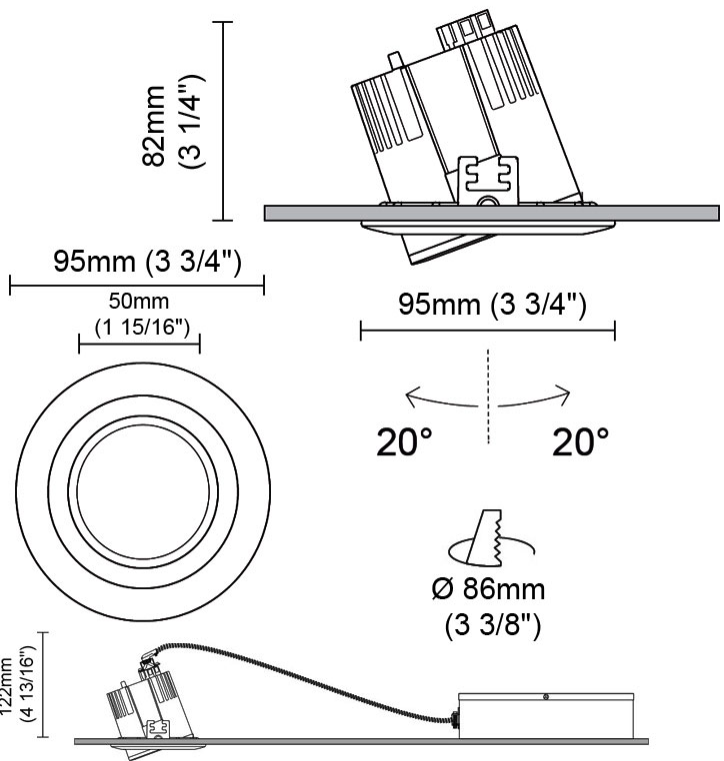

GENERAL

Series: Dixit
Subseries: Dixit RA8
Partner: Ivela
Division: Architectural
Installation: Recessed
Product Type: Downlight
Mounting Location: Ceiling
Light Distribution: Adjustable

PHYSICAL

Aperture Sizes - Downlights: 1"
Shape: Round
Diameter (mm): 95
Diameter (in): 3 3/4
Height (mm): 82
Height (in): 3 1/4
Min. Recessing Depth (mm): 122
Min. Recessing Depth (in): 4 13/16
Weight (kg): 0.4
Weight (lbs): 0.88
Diffuser: Clear Polycarbonate
Fixture Finish: MWH
Fixture Material: Aluminum Die Cast
Cut-out Measurements: 86mm / 3 3/8"

ELECTRICAL

Lamp Type: LED
Total Output Wattage (W): 9 / 12
Dimming: Tri-Mode (Non-Dimming and Phase Dimming (120Vac only) and 0-10V Dimming)
Driver Included: No
Driver Location: Recessed Housing
Driver Type: Constant Current - Universal
Driver Class: Class 2
Input Voltage (V): 120 - 277
Constant Current (MA): 250 / 350

LED

Number of LEDs: 1
Color Temperature (°K): 2700 / 3000 / 4000
Max. Delivered Lumen (lm): 1096 / 1447
CRI: >80 CRI
Efficiency (%): 87.7
Lamp Life (hrs): 50000
Upon Request: 3500K upon request

OPTICAL

Optic°: 26
Beam Angle: Symmetric
Adjustability: Tilt ±20°
Upon Request: Optic 45° (mirror-metallized) / 65° (white)

RATINGS AND CERTIFICATIONS

Certified By: Certified for North American Standards
IP rating: IP20
IK Rating: IK08
Glare Rating: ≤ 19